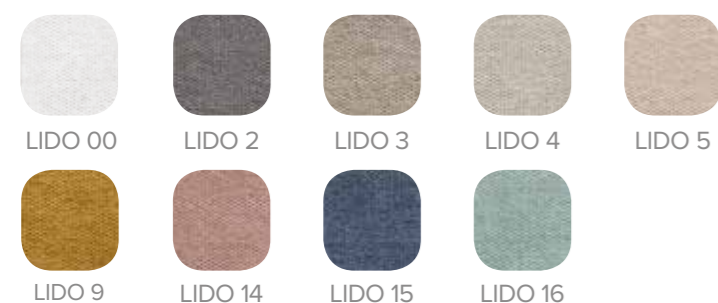

ACABADOS TEJIDO LIDO / FINISHING LIDO TISSUE / FINISSAGE TISSU LIDO