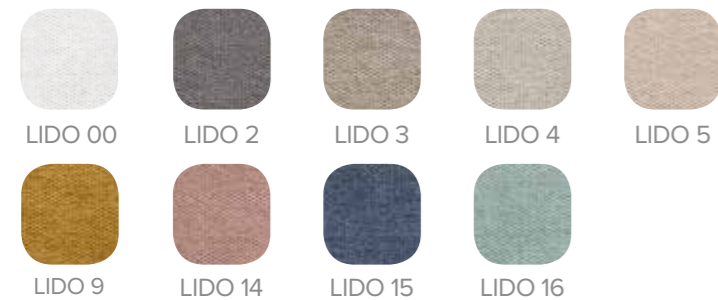

ACABADOS TEJIDO LIDO / FINISHING LIDO TISSUE / FINISSAGE TISSU LIDO