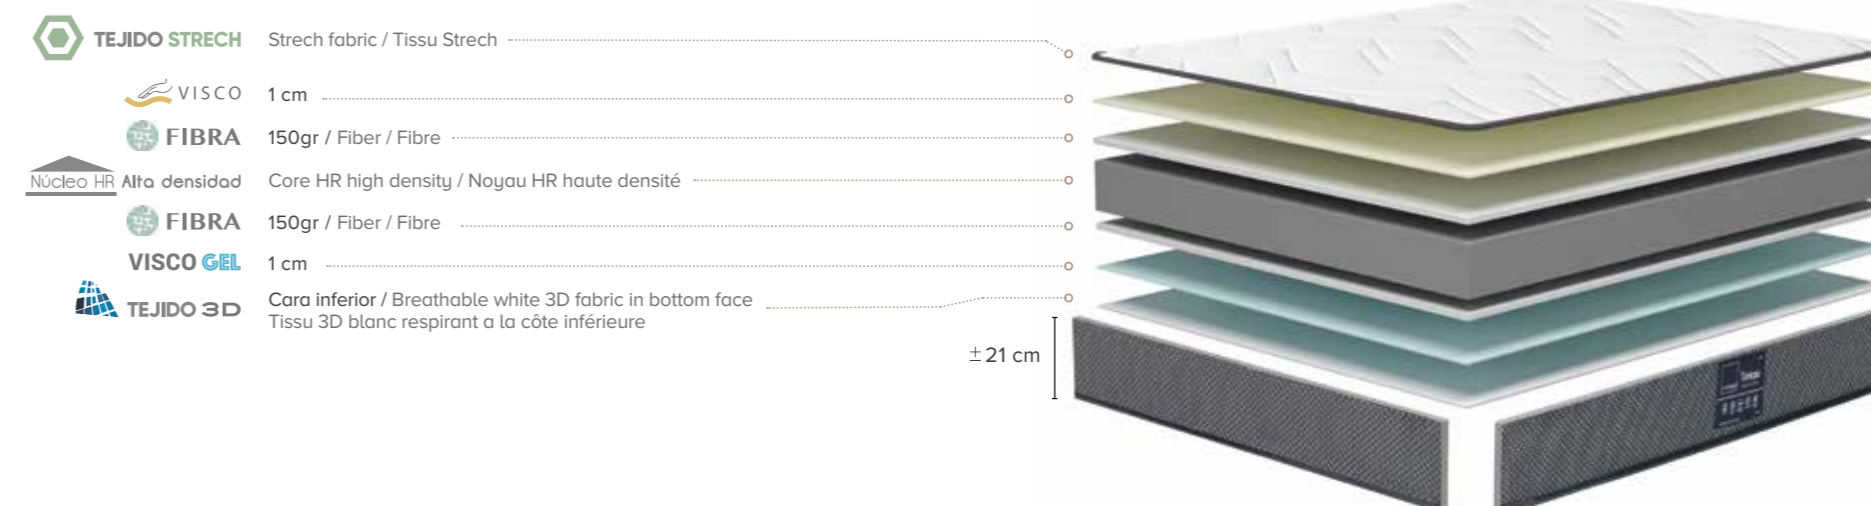

Adaptación - ●●○○○○ + Firmeza - ●●●○○○ +
Adaptation - ●●○○○○ + Fastness - ●●●○○○ +
Adaptation - ●●○○○○ + Solidité - ●●●○○○ +

CARACTERÍSTICAS

- Acolchado sistema continuo en ambas caras
- Platabanda acolchada con tejido tapiceria transpirable
- Anatómico y atérmico
- Garantía 2 años
- Fabricado en España

CHARACTERISTICS

- Padded continuous system in both sides
- Mattress side padded in breathable upholstery fabric
- Anatomical and athermic
- 2 years warranty
- Made in Spain

CARACTÉRISTIQUES

- Rembourré système continu des deux côtés
- Côté matelas rembourré avec un tissu d'ameublement respirant
- Anatomique et athermique
- 2 ans de garantie
- Fabriqué en Espagne

- Viscoelástica / Viscoelastic / Viscoélastique
- Visco gel / Visco gel / Visco gel
- Cara invierno - verano / Winter-Summer sides / Côtés hiver été
- Tejido inferior 3D / Bottom side 3D / Coté inférieur 3D

TARIFA / RATE / TARIF										
Ancho / Widht / Largeur	80	90	105	120	135	140	150	160	180	200
Largo / Lenght / Longueur	180	182	204	238	260	292	302	324	356	420
	190	182	204	238	260	292	302	324	356	420
	200	194	216	252	276	308	320	344	378	446
										514

Las medidas remarcadas en color maquillaje tendrán Servicio Express
The measures marked in colour will have Express Service
Les mesures colorées auront un Service Express