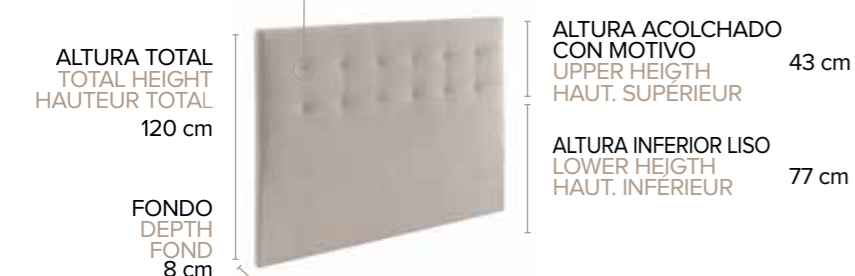

TARIFA / RATE / TARIF					
Ancho / Width / Largeur	105	145	160	190	200
Alto / Height / Hauteur	120	172	214	226	282

Las medidas remarcadas en color maquillaje tendrán Servicio Express / The measures marked in colour will have Express Service / Les mesures colorées auront un Service Express