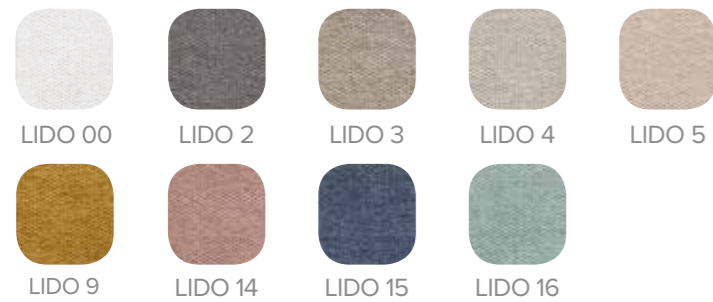

ACABADOS TEJIDO LIDO / FINISHING LIDO TISSUE / FINISSAGE TISSU LIDO