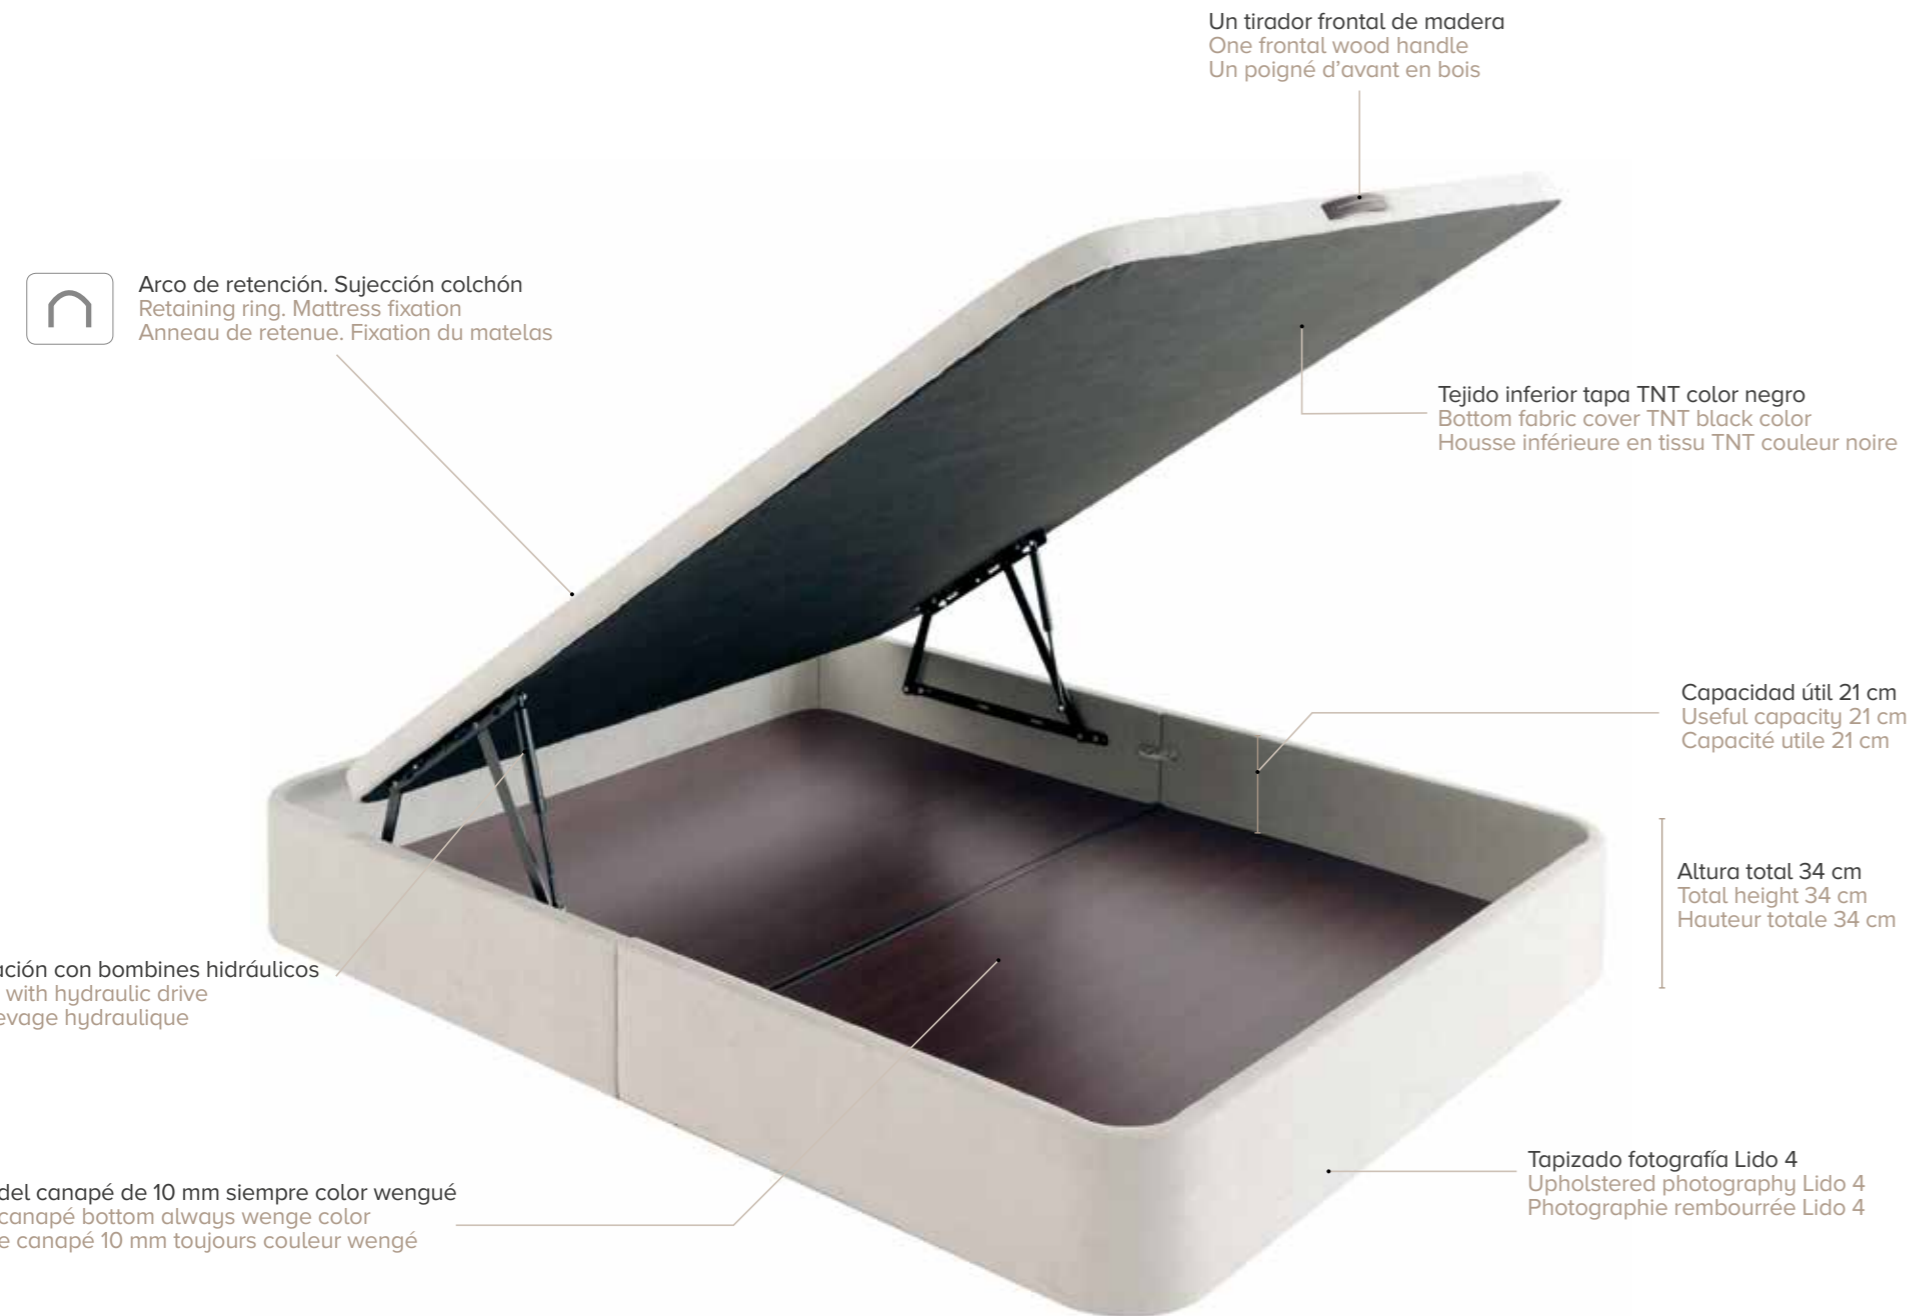

Canapé 1500

Storage bed 1500 / Lit de rangement 1500

CARACTERÍSTICAS

- Se sirven siempre partidos a partir de 105 cm para fácil transporte y montaje
- No se fabrica con sistema de desplazamiento, con apertura lateral, ni sistema eléctrico elevable
- Garantía de 2 años
- Fabricado en España

CHARACTERISTICS

- Matches from 105 cm are always served for easy transport and assembly
- It is not manufactured with displacement system, with side opening, or lifting electrical system
- 2 years warranty
- Made in Spain

CARACTÉRISTIQUES

- Pour faciliter le transport et le montage, sont servis divisés à partir de 105 cm
- Il n'est pas fabriqué avec un système de déplacement, avec une ouverture latérale ou un système électrique de levage
- Garantie de deux ans
- Fabriqué en Espagne

OPCIONES / OPTIONS / OPTIONS

Contour cover upholstered matching couch and central part 3D black fabric

Housse de canapé rembourrée assortie et partie centrale en tissu noir 3D

Steel structure drawer

Tiroir de structure en acier

Top with perforated aeration system

Couvercle avec système d'aération perforé

Tirador de madera color wengué para tapizados polipiel piedra, visón, taupe, choco, negro y tapizados lido 3, 4, 5.

White wooden handle for white, ash, gray, silver and upholstered leather upholstery lido 2, 14, 15, 16, 17.
Wenge wood handle for upholstery, stone, mink, taupe, choco, black and upholstered lido 3, 4, 5.

Manche en bois blanc pour sellerie cuir blanc, frêne, gris, argent et rembourré lido 2, 14, 15, 16, 17.
Poignée en bois wengé pour pierre rembourrée, vison, taupe, choco, noir et cuir lido 3, 4, 5.

Joint 2 lids
Union 2 couvertures

Joint 2 drawers
Union 2 tiroirs

Union kit for two couches

Kit Union pour deux canapés