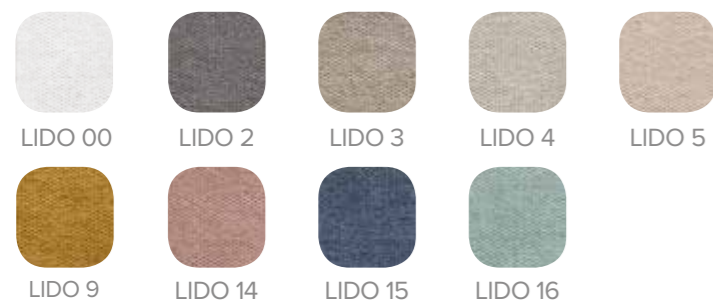

ACABADOS TEJIDO LIDO / FINISHING LIDO TISSUE / FINISSAGE TISSU LIDO