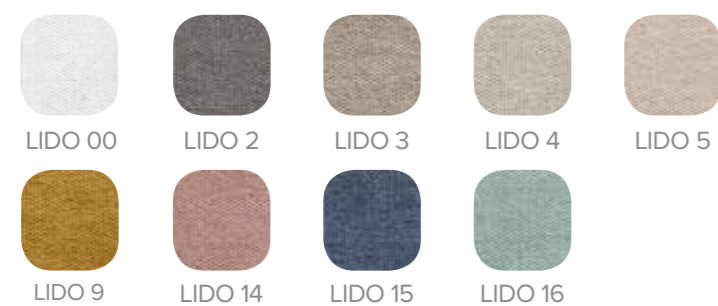

ACABADOS TEJIDO LIDO / FINISHING LIDO TISSUE / FINISSAGE TISSU LIDO