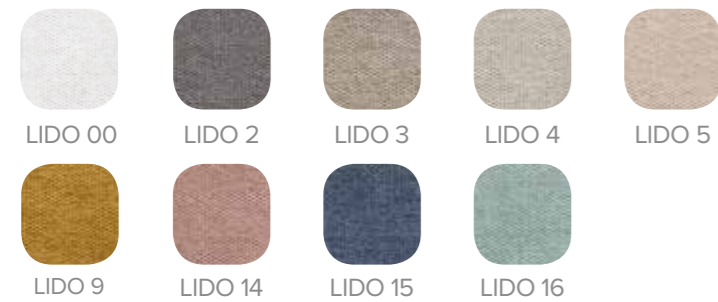

ACABADOS TEJIDO LIDO / FINISHING LIDO TISSUE / FINISSAGE TISSU LIDO